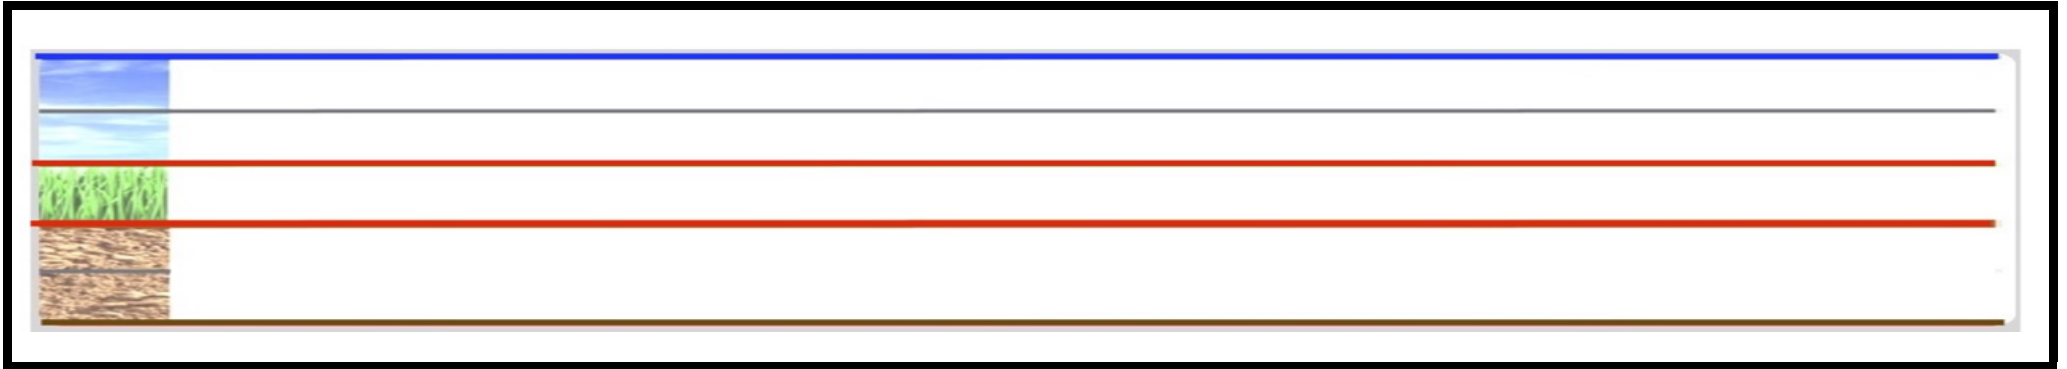

Copie la date