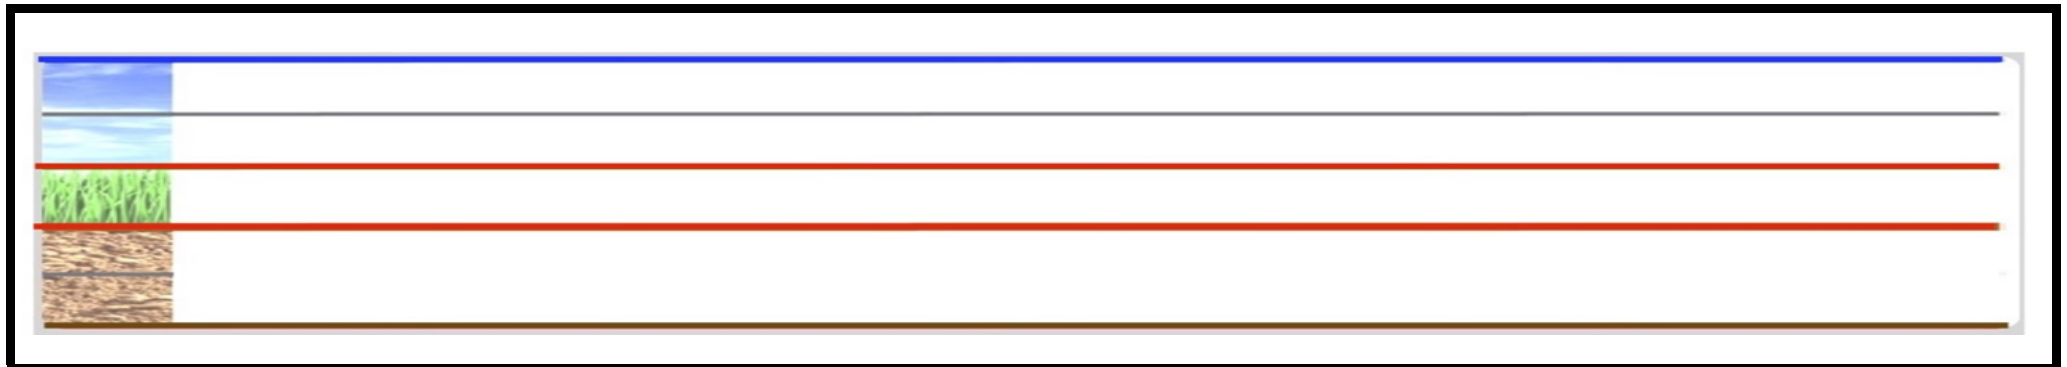

Copie la date