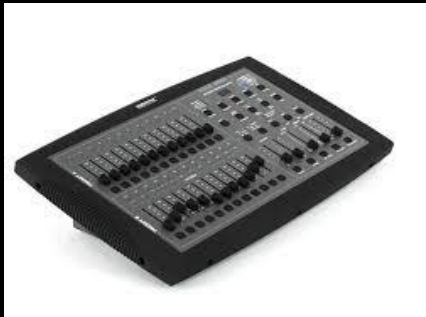

LOCATION DE LYRES

LYRES WASH LEDS

LYRES LEDS SPOT

LYRES BEAM 5 R

LOCATION DE CONTROLEURS LUMIERES

CONSOLE ECLAIRAGE

DISPATCHINGS 10 CANAUX

*LOGICIEL
DASLIGHT*