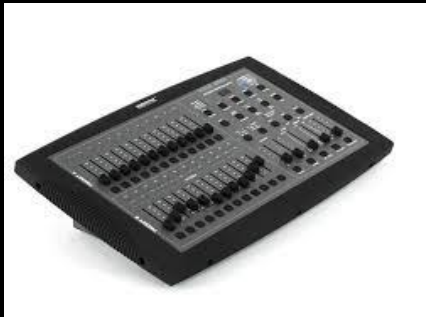

LOCATION DE LYRES

LYRES WASH LEDS

LYRES LEDS SPOT

LYRES BEAM 5 R

LOCATION DE CONTROLEURS LUMIERES

CONSOLE ECLAIRAGE

DISPATCHINGS 10 CANAUX

**LOGICIEL
DASLIGHT**