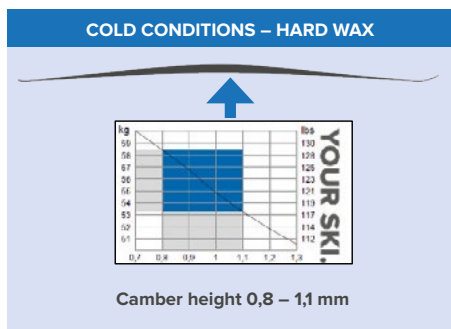

HOW TO SELECT THE PERFECT SKI

CLASSIC WAX SKI

Three values help you select your perfect classic wax skis for optimized performance:

1. **1. SNOW CONDITION:** We offer the three main ski types COLD, UNIVERSAL and PLUS. Choose COLD for cold snow conditions, go for the PLUS version for warm snow conditions, or choose the UNIVERSAL ski which works well in all conditions.
2. **2. BODY WEIGHT:** The body weight will determine which ski you should choose. See the weight recommendation on the ski sticker and choose the ski with your weight corridor.
3. **3. CAMBER HEIGHT:** The camber height is the space between the snow and the ski at half body weight. For the perfect kick and glide properties a certain camber height is needed. See the recommended camber height values for the different ski versions below.

GRINDING FOR DIFFERENT TEMPERATURE AND SNOW CONDITIONS (CLASSIC WAX SKIS)

PRODUCT NAME	-8° TO -30° EXTRA COLD	-4° TO -10° UNIVERSAL TO COLD	-1° TO -8° UNIVERSAL TO COLD	0° TO -3° WET SNOW (SPRING)
REDSTER CARBON CLASSIC COLD	AC3	AM7		
REDSTER CARBON CLASSIC UNIVERSAL		AM7	AM6	
REDSTER CARBON CLASSIC PLUS				AW7

CLASSIC SKINTEC SKI

Two values help you select your perfect classic Skintec skis for optimized performance:

1. **1. BODY WEIGHT:** The body weight will determine which ski you should choose. See the weight recommendation on the ski sticker and choose the ski with your weight corridor.
2. **2. CAMBER HEIGHT:** The camber height is the space between the snow and the ski at half body weight. For the perfect kick and glide properties a certain camber height is needed. See the recommended camber height values for the different ski versions below.