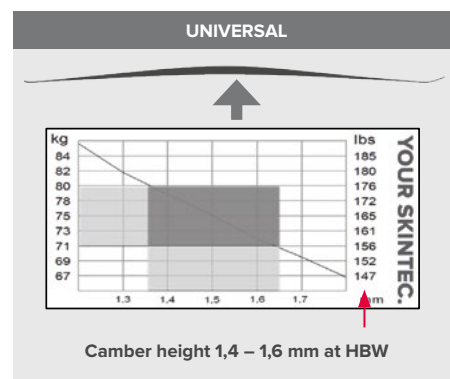

HOW TO SELECT THE PERFECT SKI

CLASSIC WAX SKI

Three values help you select your perfect classic wax skis for optimized performance:

1. **1. SNOW CONDITION:** We offer the three main ski types COLD, UNIVERSAL and PLUS. Choose COLD for cold snow conditions, go for the PLUS version for warm snow conditions, or choose the UNIVERSAL ski which works well in all conditions.
2. **2. BODY WEIGHT:** The body weight will determine which ski you should choose. See the weight recommendation on the ski sticker and choose the ski with your weight corridor.
3. **3. CAMBER HEIGHT:** The camber height is the space between the snow and the ski at half body weight. For the perfect kick and glide properties a certain camber height is needed. See the recommended camber height values for the different ski versions below.

GRINDING FOR DIFFERENT TEMPERATURE AND SNOW CONDITIONS (CLASSIC WAX SKIS)

PRODUCT NAME	-8° TO -30° EXTRA COLD	-4° TO -10° UNIVERSAL TO COLD	-1° TO -8° UNIVERSAL TO COLD	0° TO -3° WET SNOW (SPRING)
REDSTER CARBON CLASSIC COLD	AC3	AM7		
REDSTER CARBON CLASSIC UNIVERSAL		AM7	AM6	
REDSTER CARBON CLASSIC PLUS				AW7

CLASSIC SKINTEC SKI

Two values help you select your perfect classic Skintec skis for optimized performance:

1. **1. BODY WEIGHT:** The body weight will determine which ski you should choose. See the weight recommendation on the ski sticker and choose the ski with your weight corridor.
2. **2. CAMBER HEIGHT:** The camber height is the space between the snow and the ski at half body weight. For the perfect kick and glide properties a certain camber height is needed. See the recommended camber height values for the different ski versions below.

SKATE SKI

The body weight helps you select your perfect skate skis for optimized performance: