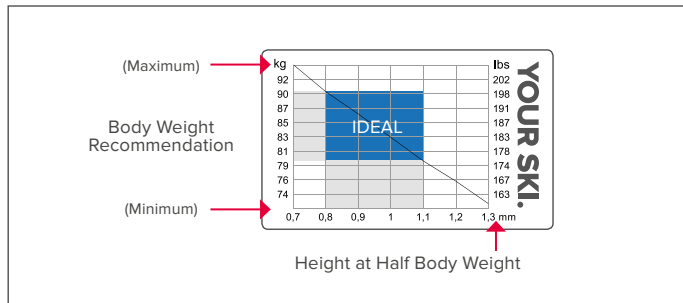

WEIGHT RECOMMENDATION NORDIC SKIS

On our Pro and Redster ski range you'll find a sticker on each ski that shows the individual characteristics of that ski. This includes its ideal weight range, based on the ski's specific length and flex. There are two different stickers, one for Classic and one for Skate:

CLASSIC

This sticker includes a color coding for different conditions: cold (blue ■), universal (yellow ■) or warm (red ■). The sticker shown below is for a cold ski which is recommended for skiers between 72 – 94 kg, perfectly suitable for 80 – 90 kg. In addition, there's a special sticker for Skintec (colour coding grey ■).

SKATE

The sticker shown below is for a ski which is recommended for skiers between 70 – 80 kg, or 154 – 176 lbs.