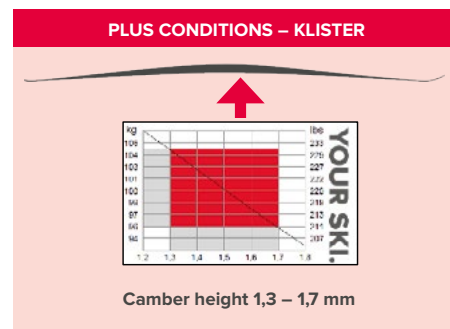

HOW TO SELECT THE PERFECT SKI

CLASSIC WAX SKI

Three values help you select your perfect classic wax skis for optimized performance:

1. **1. SNOW CONDITION:** We offer the three main ski types COLD, UNIVERSAL and PLUS. Choose COLD for cold snow conditions, go for the PLUS version for warm snow conditions, or choose the UNIVERSAL ski which works well in all conditions.
2. **2. BODY WEIGHT:** The body weight will determine which ski you should choose. See the weight recommendation on the ski sticker and choose the ski with your weight corridor.
3. **3. CAMBER HEIGHT:** The camber height is the space between the snow and the ski at half body weight. For the perfect kick and glide properties a certain camber height is needed. See the recommended camber height values for the different ski versions below.

GRINDING FOR DIFFERENT TEMPERATURE AND SNOW CONDITIONS (CLASSIC WAX SKIS)

PRODUCT NAME	-8° TO -30° EXTRA COLD	-4° TO -10° UNIVERSAL TO COLD	-1° TO -8° UNIVERSAL TO COLD	0° TO -3° WET SNOW (SPRING)
REDSTER CARBON CLASSIC COLD	AC3	AM7		
REDSTER CARBON CLASSIC UNIVERSAL		AM7	AM6	
REDSTER CARBON CLASSIC PLUS				AW7

CLASSIC SKINTEC SKI

Two values help you select your perfect classic Skintec skis for optimized performance:

1. **1. BODY WEIGHT:** The body weight will determine which ski you should choose. See the weight recommendation on the ski sticker and choose the ski with your weight corridor.
2. **2. CAMBER HEIGHT:** The camber height is the space between the snow and the ski at half body weight. For the perfect kick and glide properties a certain camber height is needed. See the recommended camber height values for the different ski versions below.