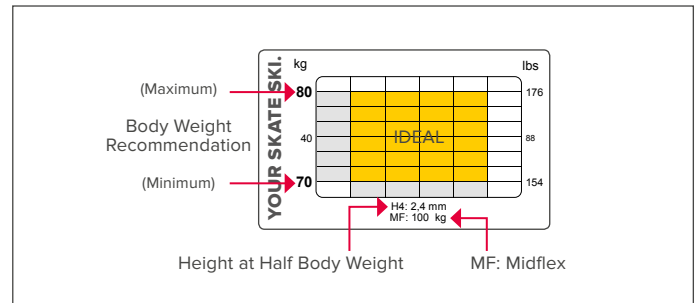

RACE CLASSIC	kg	lbs	kg	lbs	kg	lbs	kg	lbs	kg	lbs	kg	lbs
REDSTER C9 CARBON SKINTEC	187 cm		192 cm		197 cm		202 cm		207 cm		-	-
AB0021198 soft	50-60	110-132	50-60	110-132	60-70	132-154	65-75	143-165	75-85	165-187	-	-
AB0021192 med	60-70	132-154	60-70	132-154	70-80	154-176	75-85	165-187	85-95	187-209	-	-
AB0021200 hard	70-80	154-176	-	-	-	-	85-95	187-209	95-105	209-231	-	-
AB0021202 xhard	-	-	-	-	-	-	-	-	105-115	231-253	-	-
REDSTER C9 SKINTEC	187 cm		192 cm		197 cm		202 cm		207 cm		-	-
AB0021144 soft	50-60	110-132	50-60	110-132	60-70	132-154	65-75	143-165	75-85	165-187	-	-
AB0021142 med	60-70	132-154	60-70	132-154	70-80	154-176	75-85	165-187	85-95	187-209	-	-
AB0021140 hard	70-80	154-176	-	-	-	-	85-95	187-209	95-105	209-231	-	-
AB0021138 xhard	-	-	-	-	-	-	-	-	105-115	231-253	-	-
REDSTER C9 CARBON	187 cm		192 cm		197 cm		202 cm		207 cm		-	-
AB0021090 UNI soft	-	-	45-55	99-121	50-60	110-132	60-70	132-154	70-80	154-176	-	-
AB0021088 UNI med	45-55	99-121	55-65	121-143	60-70	132-154	70-80	154-176	80-90	176-198	-	-
AB0021092 UNI hard	55-65	121-143	-	-	-	-	80-90	176-198	90-100	198-220	-	-
AB0021094 COLD	-	-	-	-	45-55	99-121	55-65	121-143	65-75	143-165	-	-
AB0021096 PLUS	45-55	99-121	-	-	50-60	110-132	60-70	132-154	70-80	154-176	-	-
REDSTER C9 UNI	187 cm		192 cm		197 cm		202 cm		207 cm		-	-
AB0021148 UNI soft	-	-	45-55	99-121	50-60	110-132	60-70	132-154	70-80	154-176	-	-
AB0021146 UNI med	-	-	55-65	121-143	60-70	132-154	70-80	154-176	80-90	176-198	-	-
AB0021150 UNI hard	-	-	-	-	-	-	80-90	176-198	90-100	198-220	-	-
RACE SKATE												
REDSTER S9 CARBON	173 cm		180 cm		186 cm		192 cm		-	-	-	-
AB0021160 UNI soft	40-55	88-121	50-65	110-143	55-70	121-154	65-80	143-176	-	-	-	-
AB0021162 UNI med	-	-	-	-	65-80	143-176	75-95+	165-209+	-	-	-	-
AB0021164- UNI hard	-	-	-	-	-	-	90-110+	198-242+	-	-	-	-
AB0021166 PLUS med	-	-	50-65	110-143	60-80	132-176	70-95+	154-209+	-	-	-	-
AB0021168 PLUS hard	-	-	-	-	-	-	90-110+	198-242+	-	-	-	-
REDSTER S9	173 cm		180 cm		186 cm		192 cm		-	-	-	-
AB0021170 soft	40-55	88-121	50-65	110-143	55-70	121-154	65-80	143-176	-	-	-	-
AB0021172 med	-	-	-	-	65-80	143-176	75-95+	165-209+	-	-	-	-
AB0021174 hard	-	-	-	-	-	-	90-110+	198-242+	-	-	-	-
JUNIOR												
REDSTER C9 CARBON JUNIOR	157 cm		162 cm		167 cm		172 cm		177 cm		182 cm	
	25-35	55-77	30-40	66-88	35-45	77-99	40-50	88-110	45-55	99-121	45-55	99-121
AB0021450	187 cm		-	-	-	-	-	-	-	-	-	-
	50-60	110-132	-	-	-	-	-	-	-	-	-	-
REDSTER C9 JUNIOR	152 cm		157 cm		162 cm		167 cm		172 cm		177 cm	
	20-30	44-66	25-35	55-77	30-40	66-88	35-45	77-99	40-50	88-110	45-55	99-121
AB0021448	182 cm		187 cm		-	-	-	-	-	-	-	-
	45-55	99-121	50-60	110-132	-	-	-	-	-	-	-	-
REDSTER C9 JUNIOR	145 cm		155 cm		165 cm		175 cm		185 cm		-	-
AB0021184	25-35	55-77	30-40	66-88	35-45	77-99	40-50	88-110	45-65	99-143	-	-
REDSTER S9 JUNIOR	155 cm		162 cm		169 cm		176 cm		-	-	-	-
AB0021194	30-40	66-88	35-45	77-99	40-50	88-110	45-55	99-121	-	-	-	-