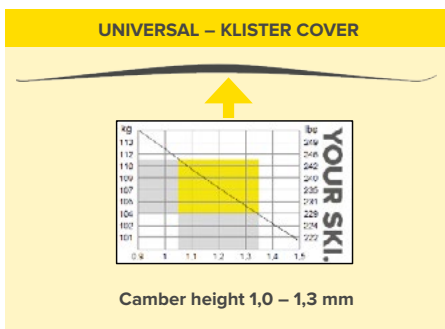

HOW TO SELECT THE PERFECT SKI

CLASSIC WAX SKI

Three values help you select your perfect classic wax skis for optimized performance:

1. **1. SNOW CONDITION:** We offer the three main ski types COLD, UNIVERSAL and PLUS. Choose COLD for cold snow conditions, go for the PLUS version for warm snow conditions, or choose the UNIVERSAL ski which works well in all conditions.
2. **2. BODY WEIGHT:** The body weight will determine which ski you should choose. See the weight recommendation on the ski sticker and choose the ski with your weight corridor.
3. **3. CAMBER HEIGHT:** The camber height is the space between the snow and the ski at half body weight. For the perfect kick and glide properties a certain camber height is needed. See the recommended camber height values for the different ski versions below.

GRINDING FOR DIFFERENT TEMPERATURE AND SNOW CONDITIONS (CLASSIC WAX SKIS)

PRODUCT NAME	-8° TO -30° EXTRA COLD	-4° TO -10° UNIVERSAL TO COLD	-1° TO -8° UNIVERSAL TO COLD	0° TO -3° WET SNOW (SPRING)
REDSTER CARBON CLASSIC COLD	AC3	AM7		
REDSTER CARBON CLASSIC UNIVERSAL		AM7	AM6	
REDSTER CARBON CLASSIC PLUS				AW7

CLASSIC SKINTEC SKI

Two values help you select your perfect classic Skintec skis for optimized performance:

1. **1. BODY WEIGHT:** The body weight will determine which ski you should choose. See the weight recommendation on the ski sticker and choose the ski with your weight corridor.
2. **2. CAMBER HEIGHT:** The camber height is the space between the snow and the ski at half body weight. For the perfect kick and glide properties a certain camber height is needed. See the recommended camber height values for the different ski versions below.