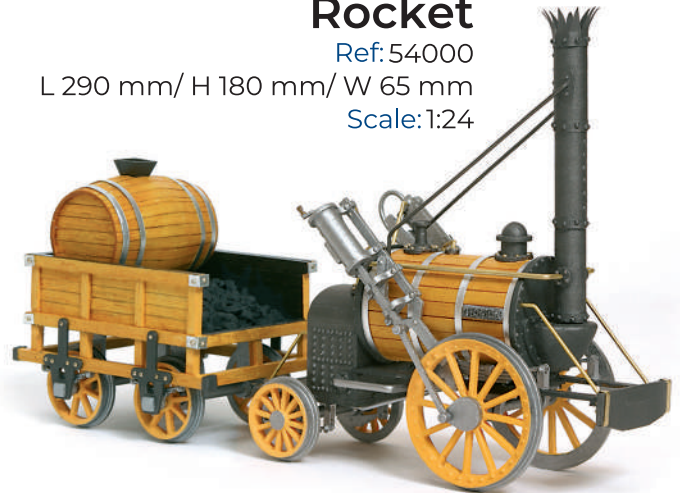

RailwaysModels

Rocket

Ref: 54000

L 290 mm/ H 180 mm/ W 65 mm

Scale: 1:24