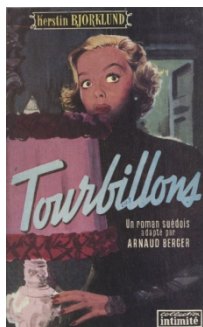

INTIMITE

"Intimité" (13.5 x 20.5 couverture illustrée)

- voir Editions Mondiales et S.M.E.P.F.

◀ 1951 BJORKLUND Kerstin Tourbillons B 6

JACQUIER

"Tourterelle" "Pour lire un soir" série amour

☀ [cf. Catalogue (en lien)](#)

J'AI LU

Catalogue général

☀ [cf. Catalogue (en lien)](#)