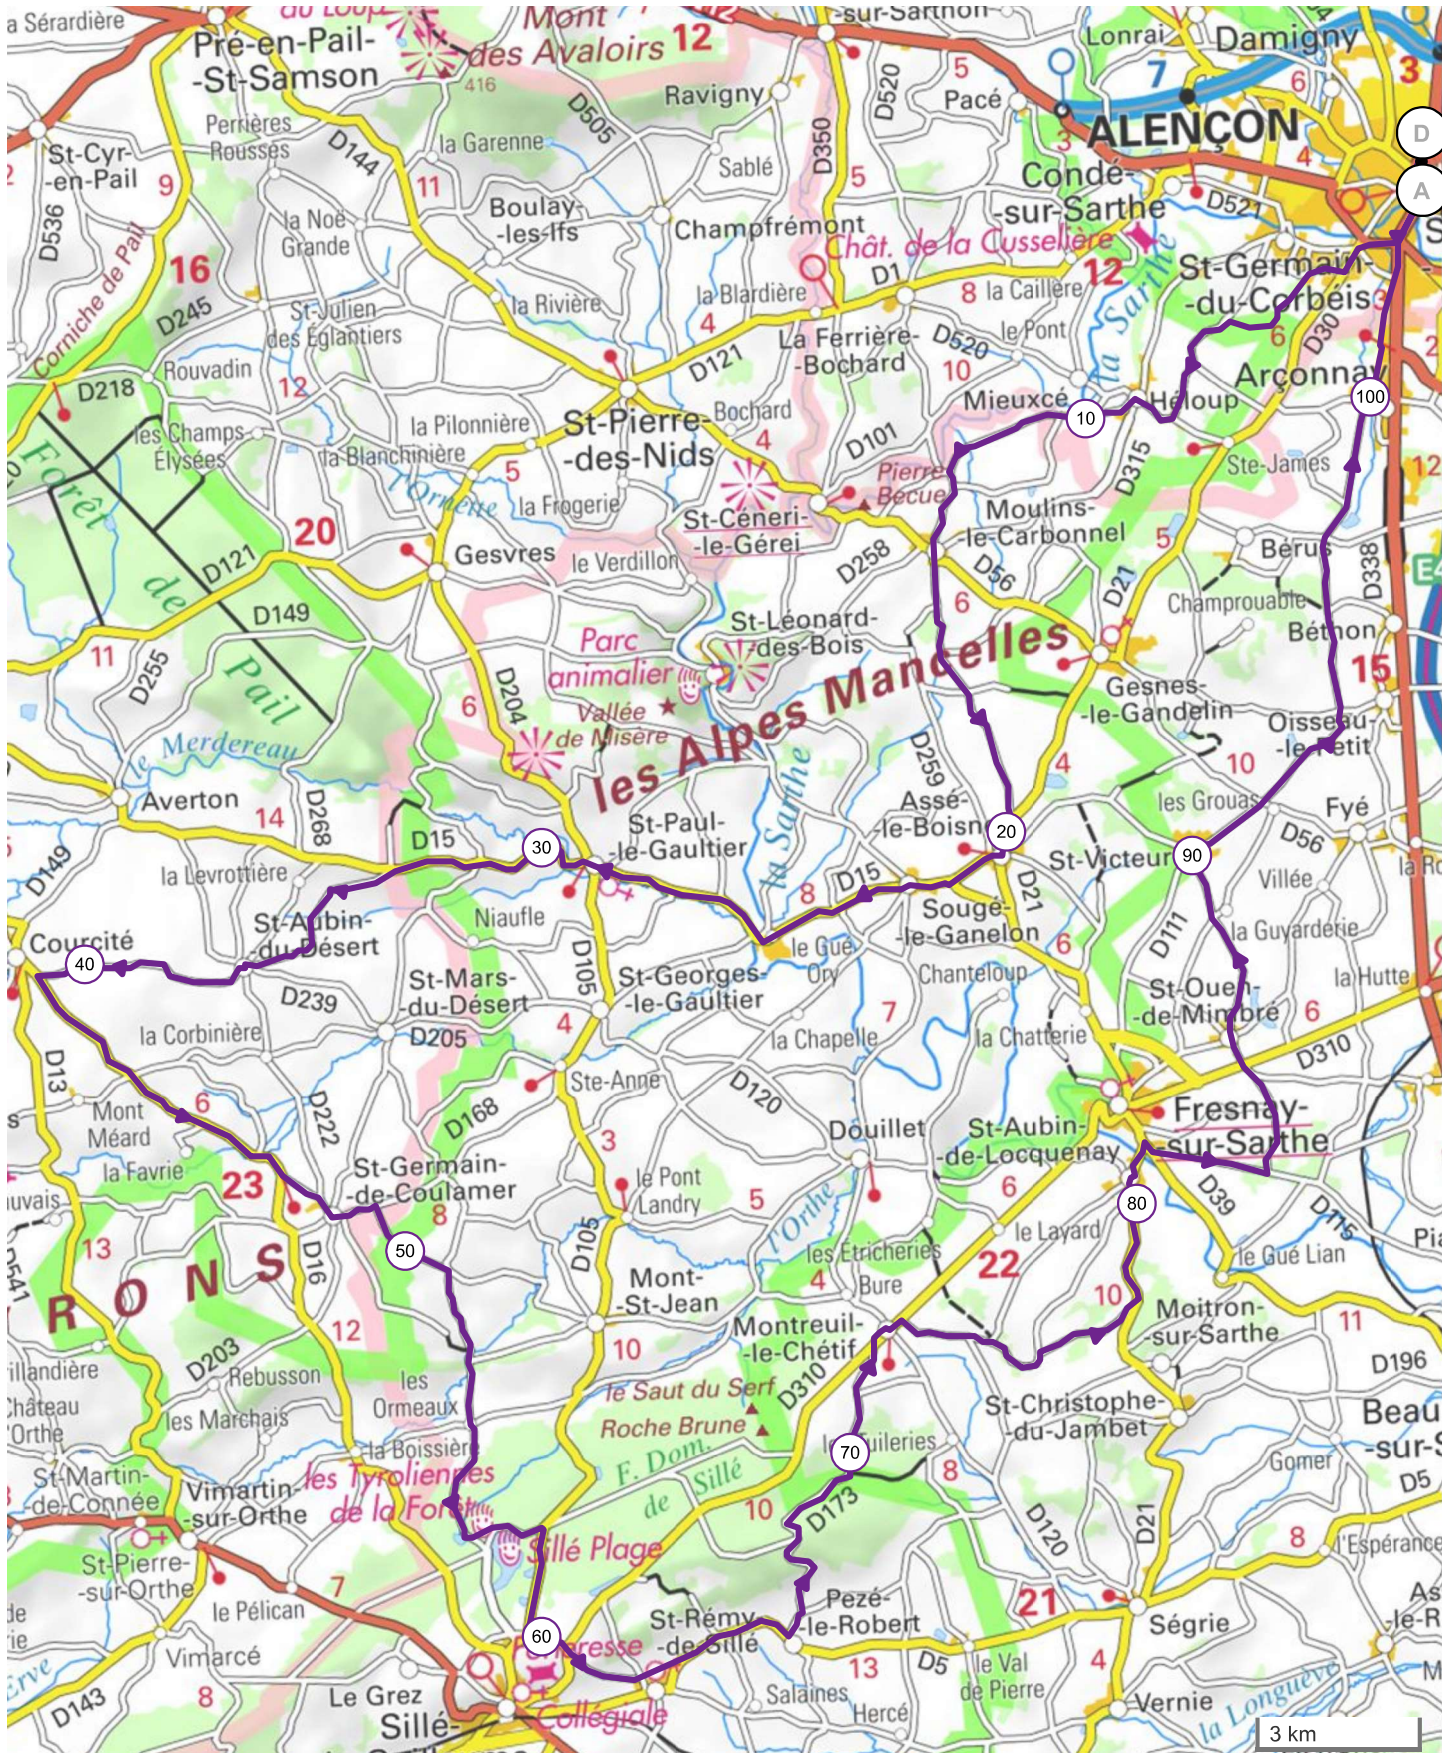

11074409 | Cyclisme - Route | 104.6 km sille le guillaume (pique nique)

Alençon -> Alençon

104.689 km 1219 m 1219 m 72 m 255 m

Leaflet | © IGN France ign.fr

GPS 48.46089,-0.01267 | UTM 30U 0720837 5371839

© 2022 Openrunner