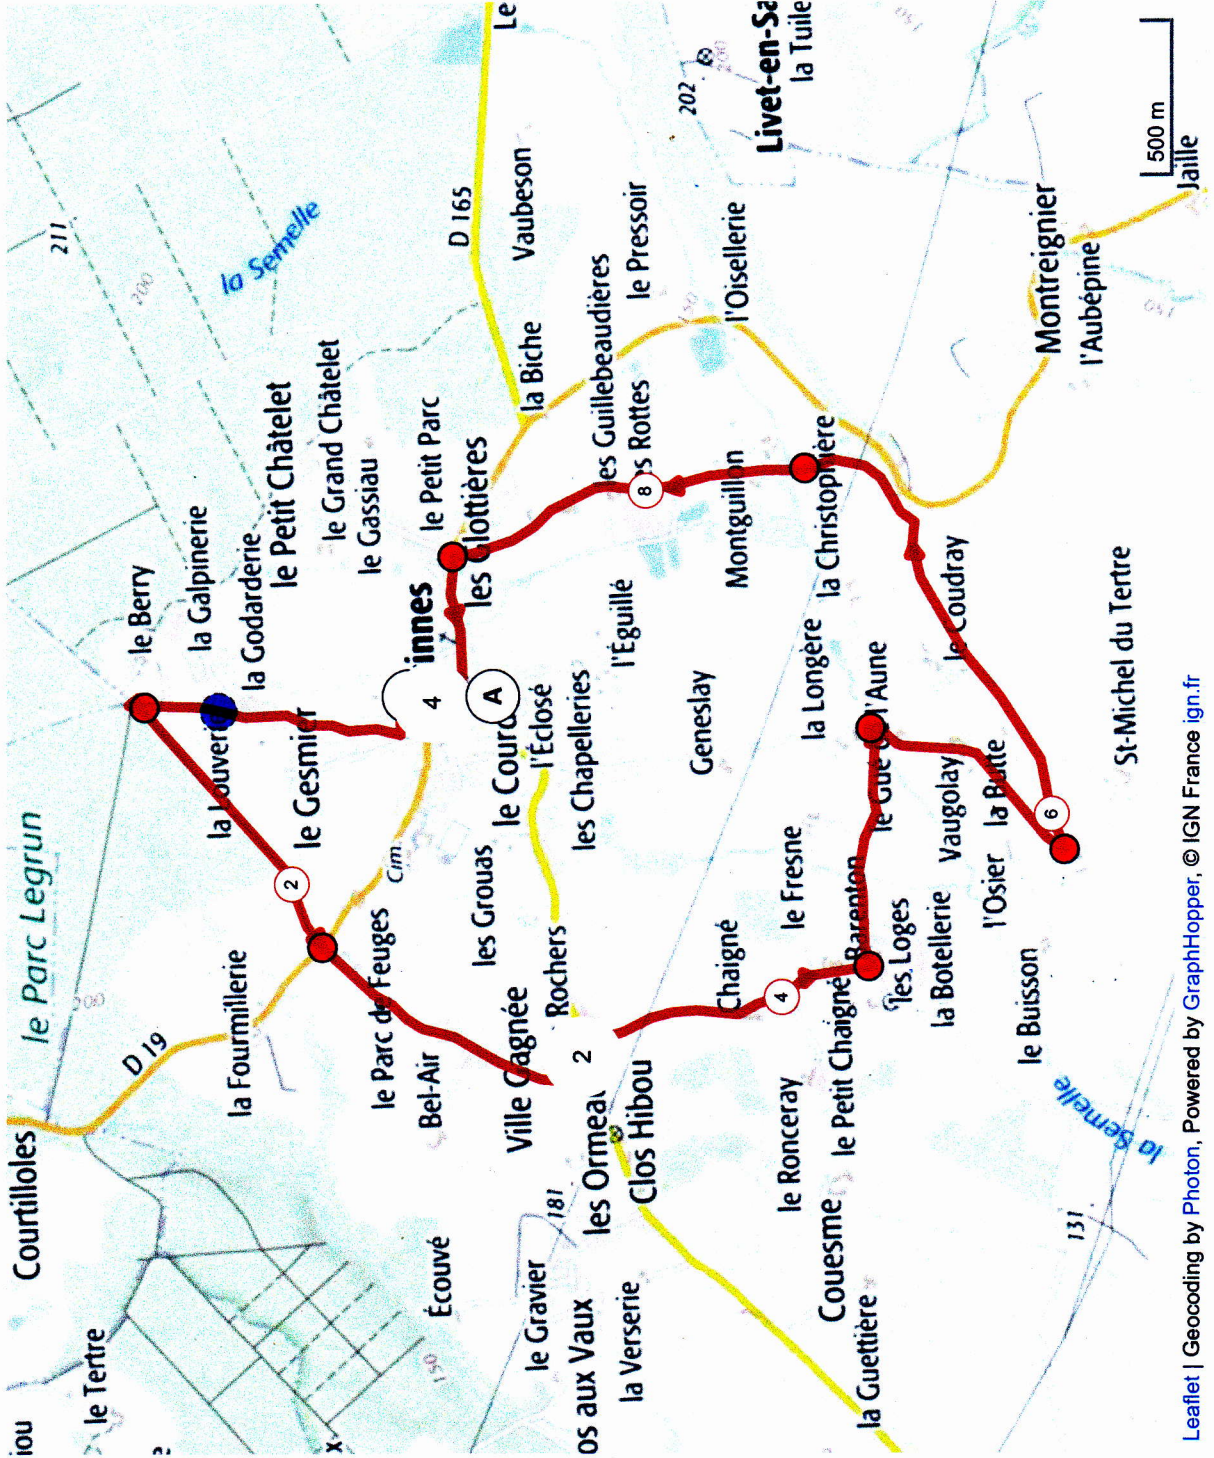

8 h 30 local 9h00 Parking église d'Ancinnes

10808975 | Marche | Ancinnes

Ancinnes -> Ancinnes

1 -> 9.156 km ↑ 140 m ↓ 140 m ▲ 128 m ▲ 232 m

Leaflet | Geocoding by Photon, Powered by GraphHopper, © IGN France ign.fr