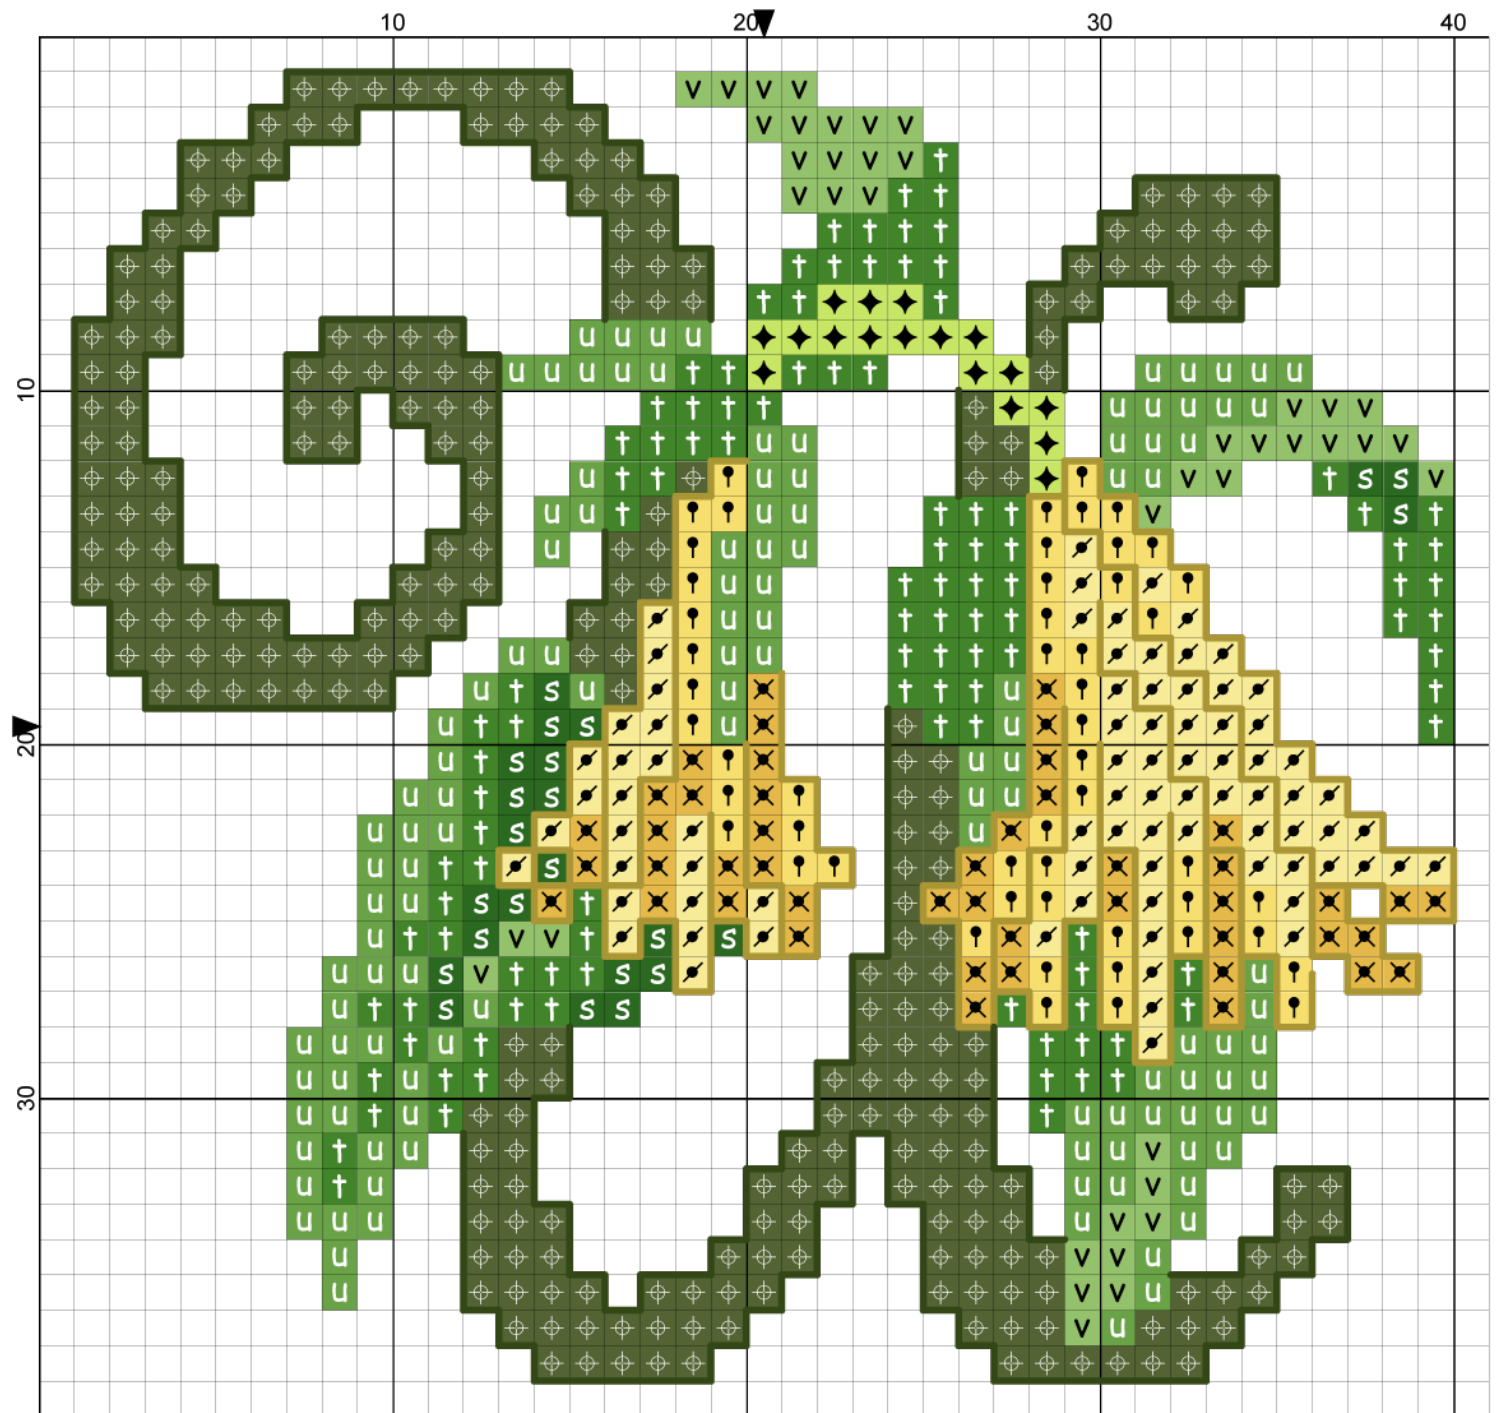

U fiore by Alfabeto - "Alfabeto dei fiori"

Legend:

- ✦ DMC-726 topaz -lt
- ✧ DMC-727 topaz - vy lt
- ✦ DMC-729 old gold - md

Backstitches:

- DMC-832 golden olive

- ♦ DMC-907 parrot green - lt
- S DMC-986 forest green - vy dk
- † DMC-987 forest green - dk

- DMC-934 black avocado green

- U DMC-988 forest green - md
- V DMC-989 forest green
- ⊕ DMC-3051 green gray - dk