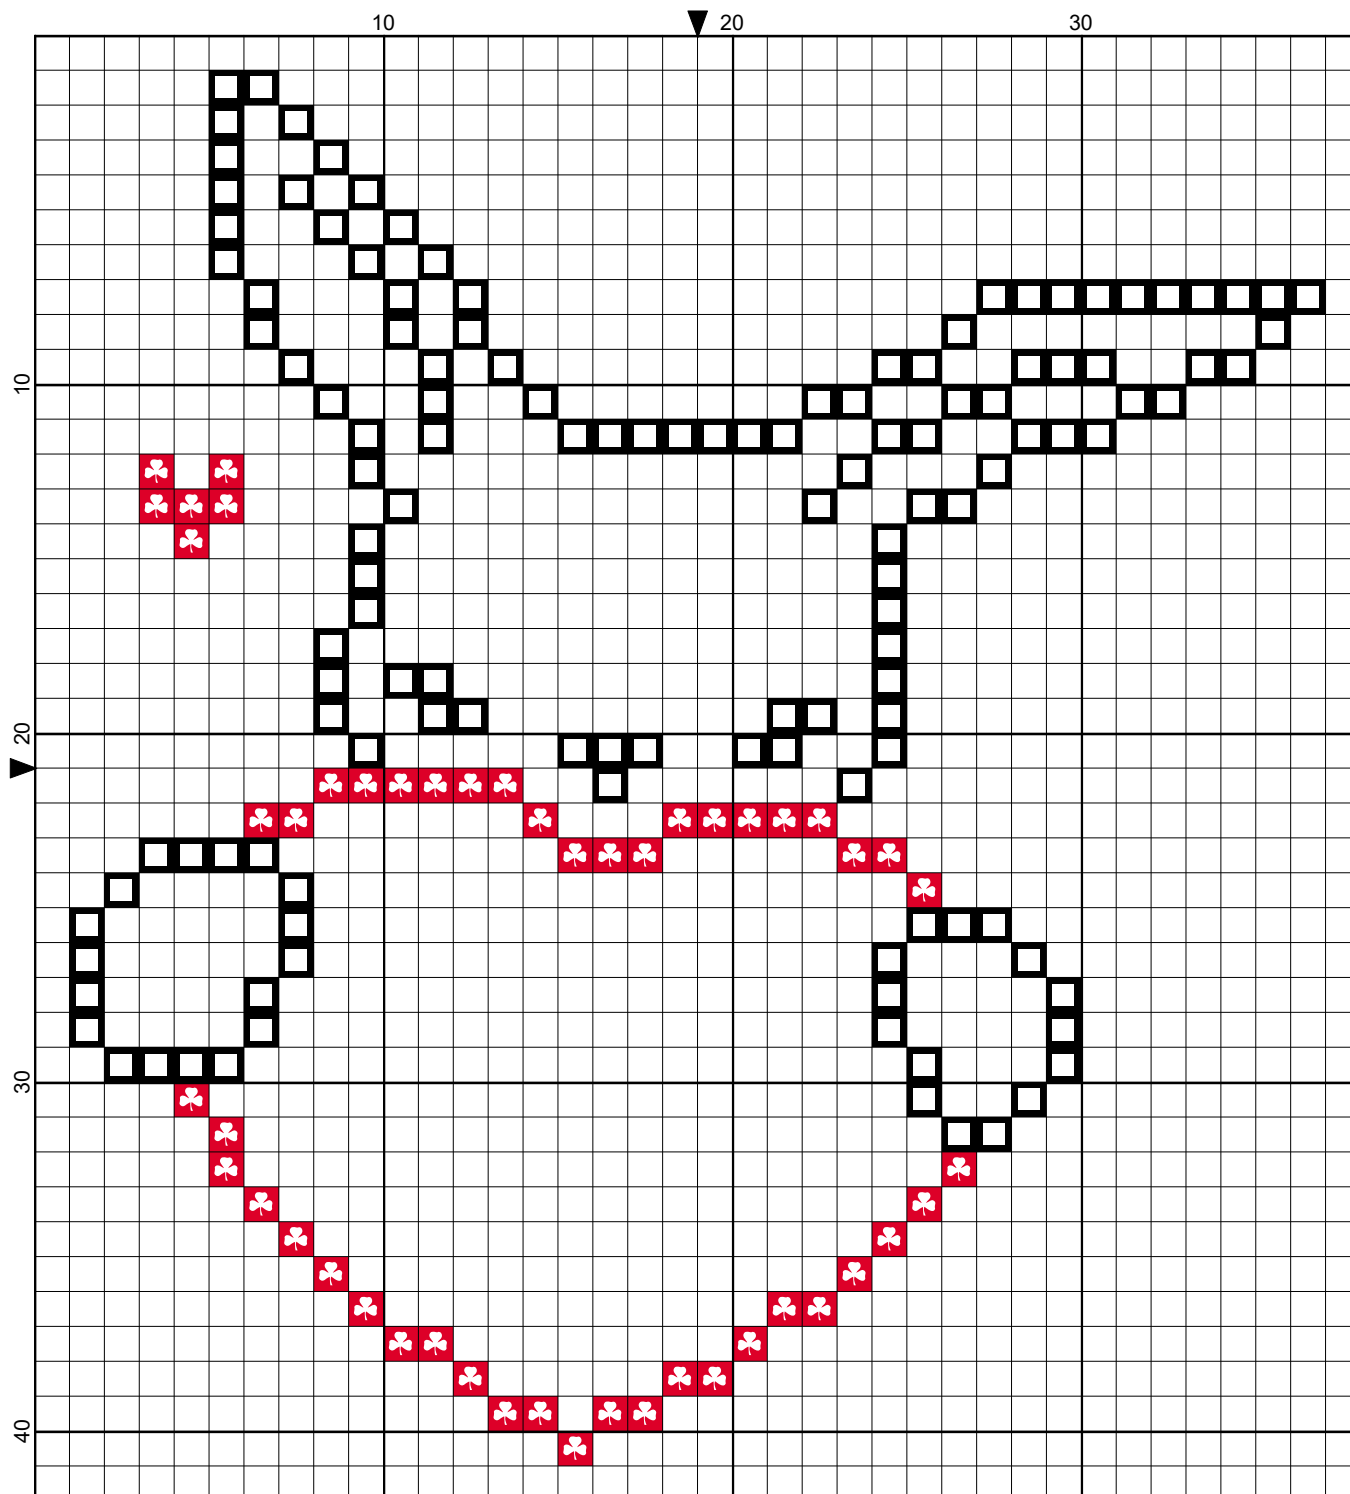

by

<No Title>

Grid Size: 38W x 42H
Design Area: 2,57" x 2,86" (36 x 40 stitches)

Legend:

■ [2] DMC 310 black

■ [2] DMC 666 christmas red - br