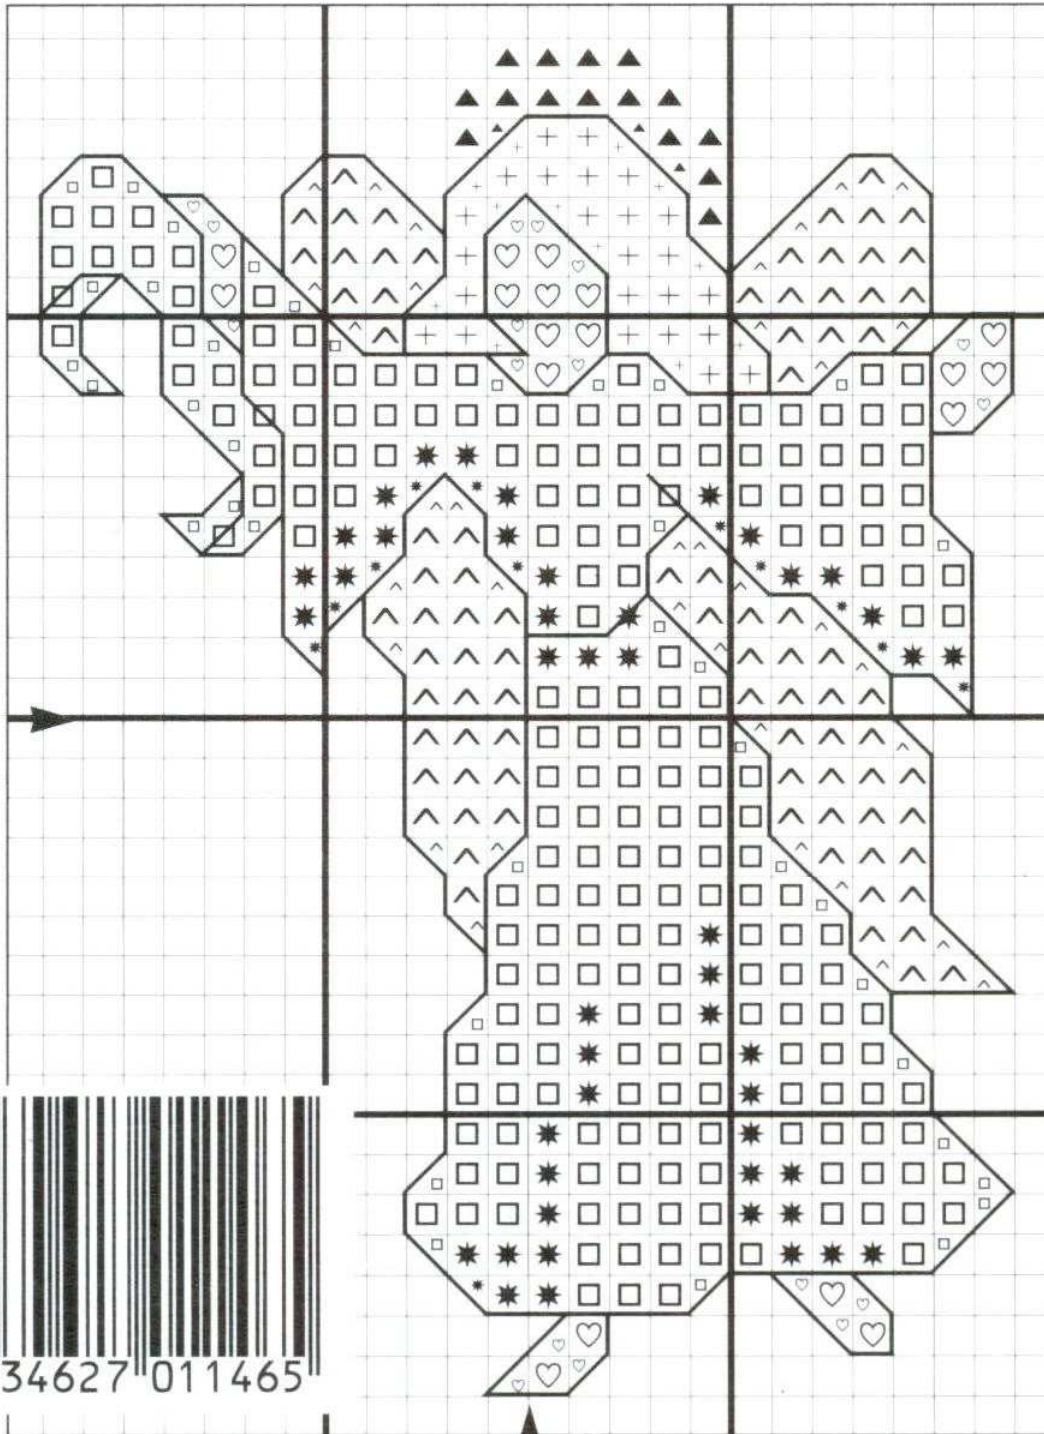

Angel Gabriel

SET 99

3SCARD1
14count

MR35
14 count

3SCARD1 pack of 3 small blank greetings cards with envelope and MR35 round golden plastic frame. Cross stitch use 3 strands for 14 count. See reverse for backstitch information.

Angel Gabriel

Code	DMC	Colour
□	blanc	White
+	437	Light Brown
▲	742	Orange
∧	745	Light Yellow
♡	950	Pink
★	3072	Light Grey

Stitch Count:

24 → 34 ↓

Backstitch: (1 strand)

All with 3799 Dark Grey

Cross stitch design by Julia Tidmarsh