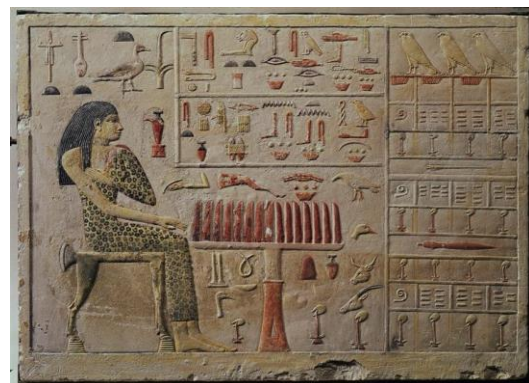

stèle de Néfertiabet

<https://www.louvre.fr/oeuvre-notices/stele-la-princesse-nefertiabet-devant-son-repas>