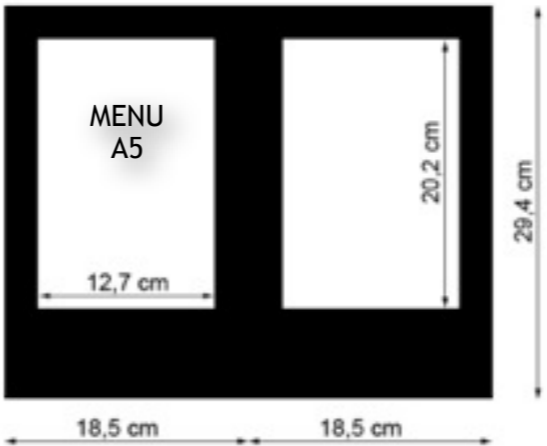

INNOVATE is won!