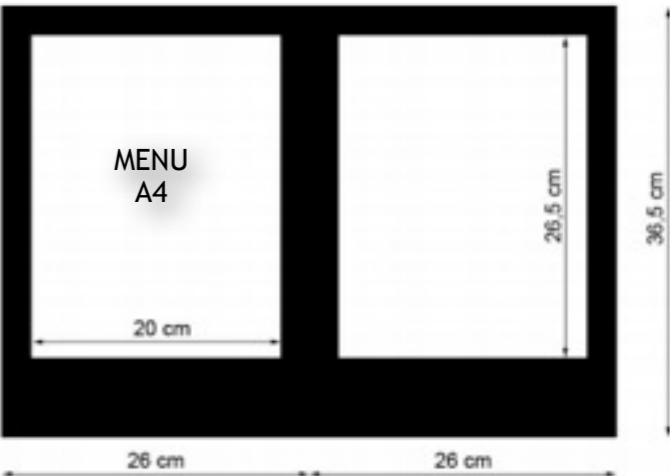

INNOVATE is won!