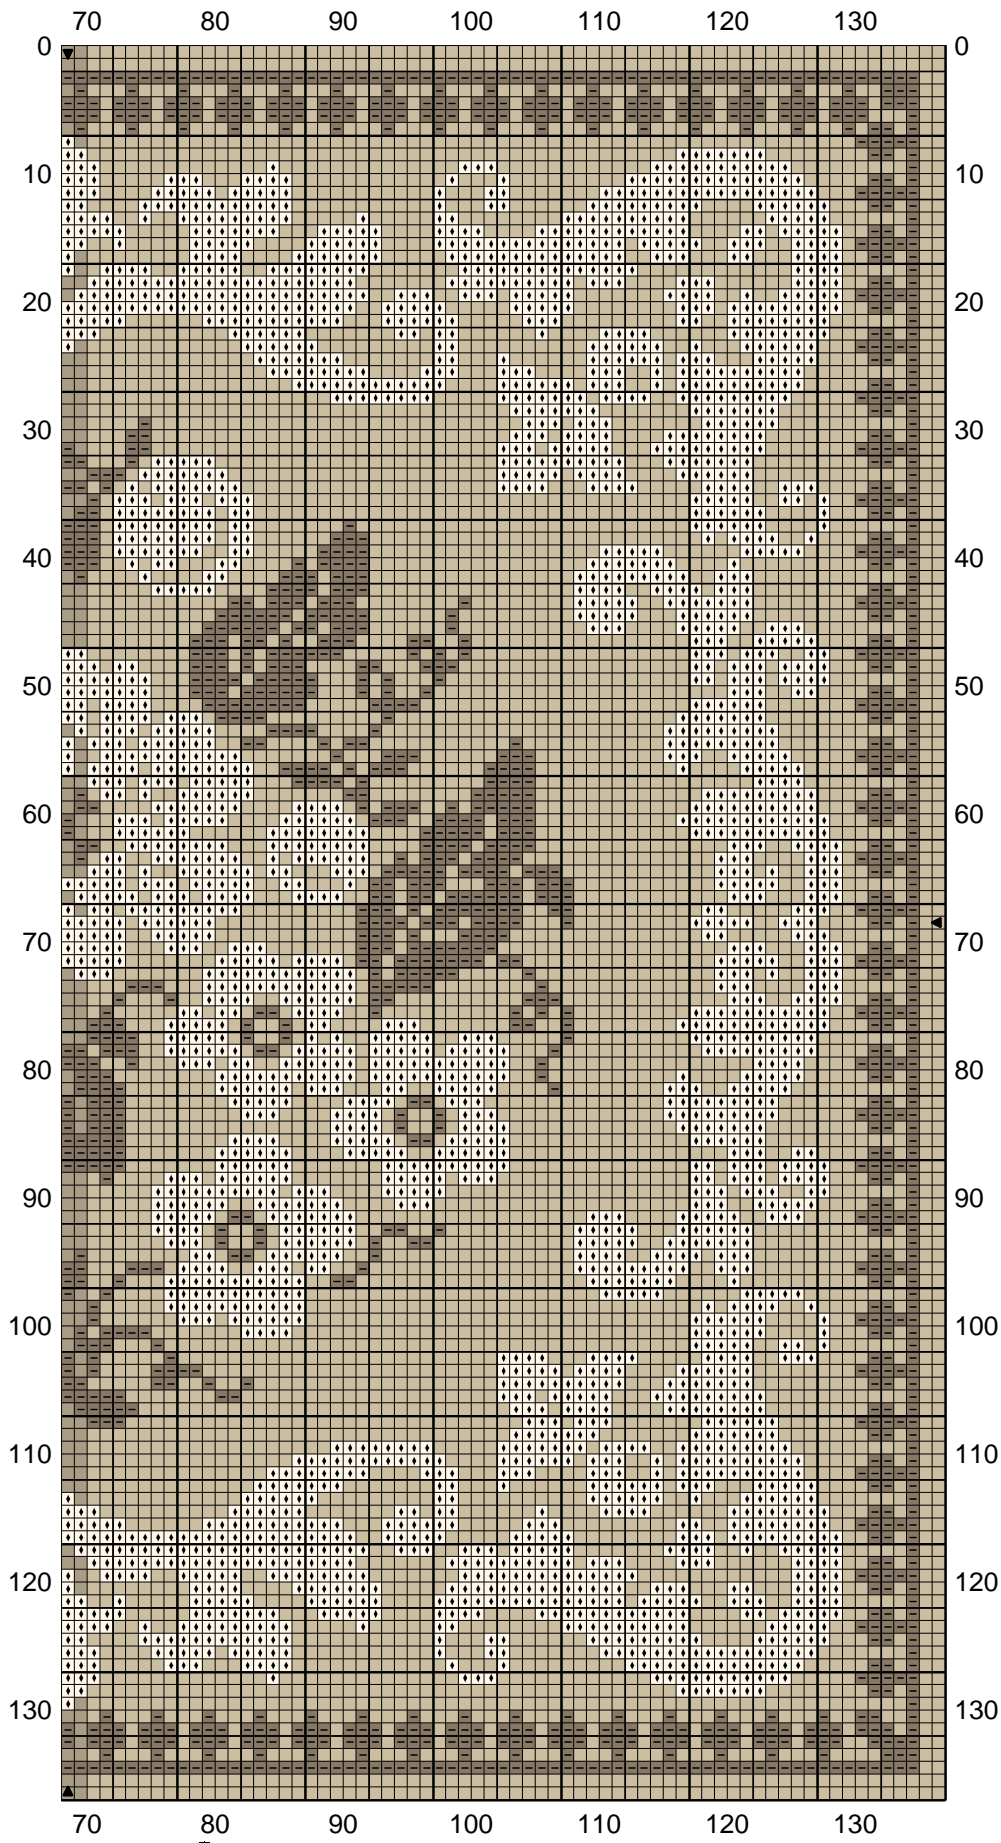

Copyright © <http://www.mamiloucreations.com/>

Copyright © <http://www.mamiloucreations.com/>

		DMC			
	Cream	712	19 m	2.31 8m	Skeins
	Green grey	640	10 m	1.23 8m	Skeins

Design By: Chantal ou Mamilou

Copyright © By: <http://www.mamiloucreations.com/>