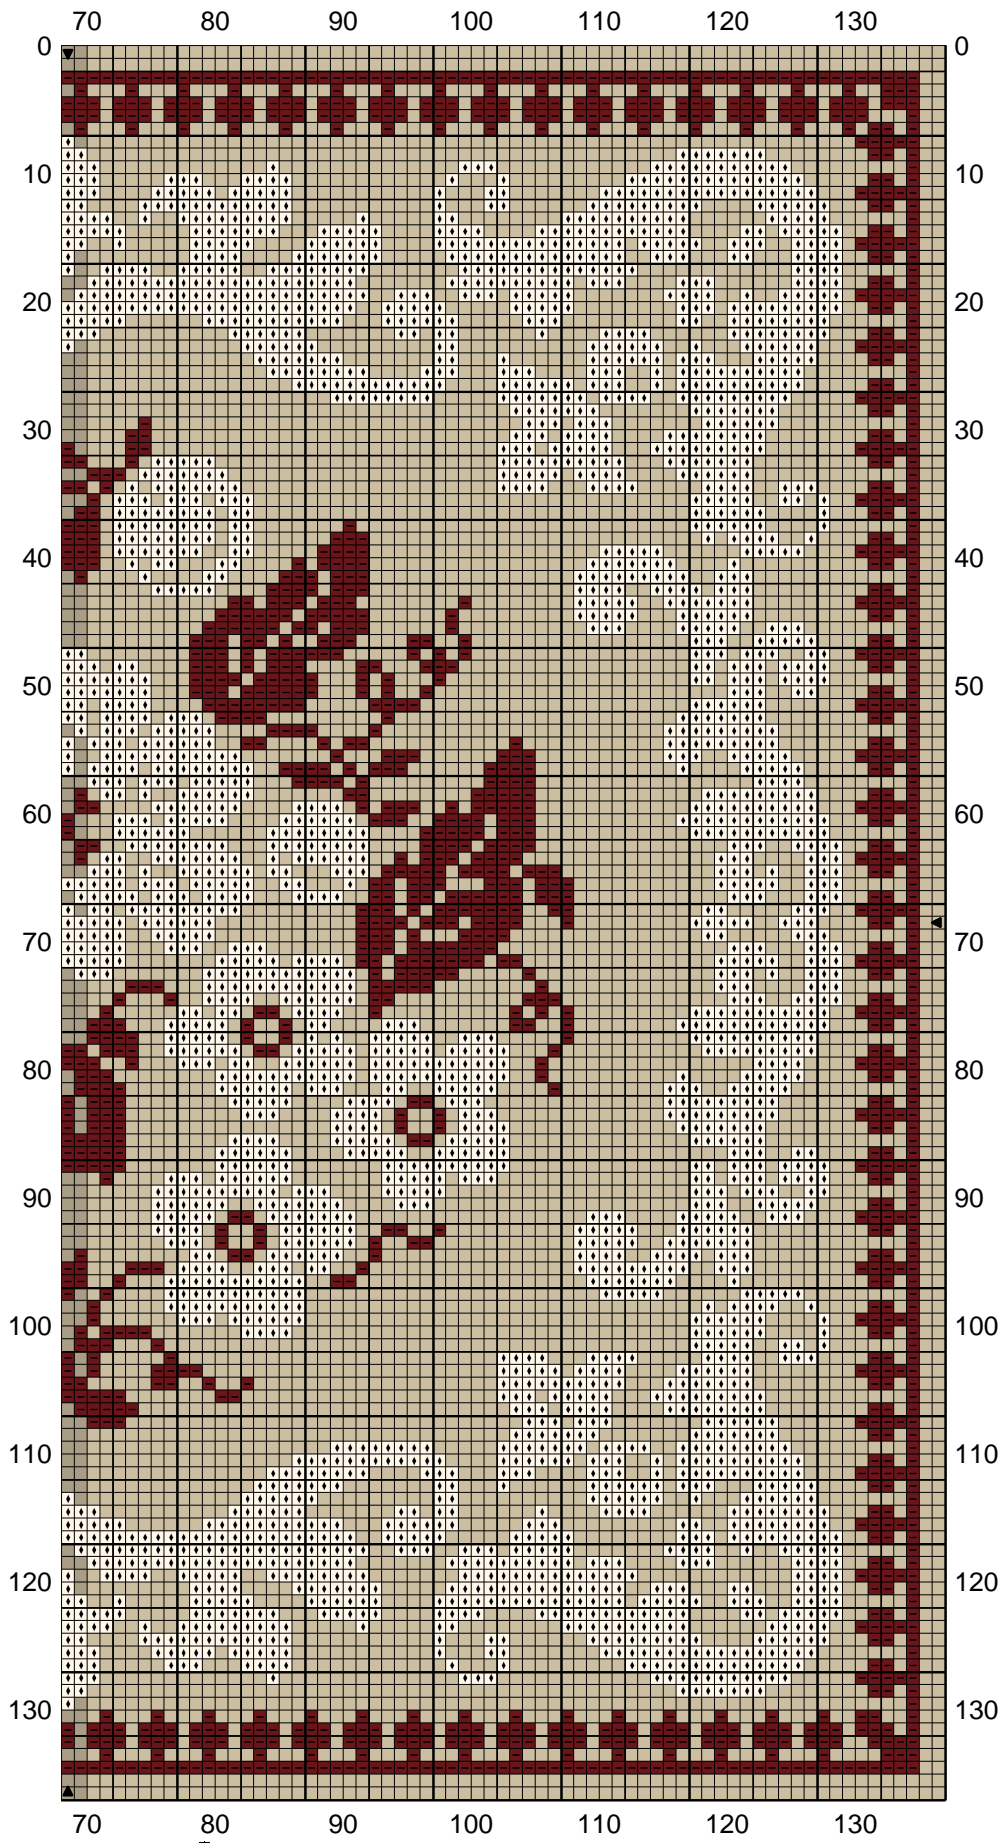

Copyright © <http://www.mamiloucreations.com/>

Copyright © <http://www.mamiloucreations.com/>

		DMC			
Cream	712	19 m	2.31	8m Skeins	
Cherry red	815	10 m	1.23	8m Skeins	

Design By: Chantal ou Mamilou

Copyright © By: <http://www.mamiloucreations.com/>