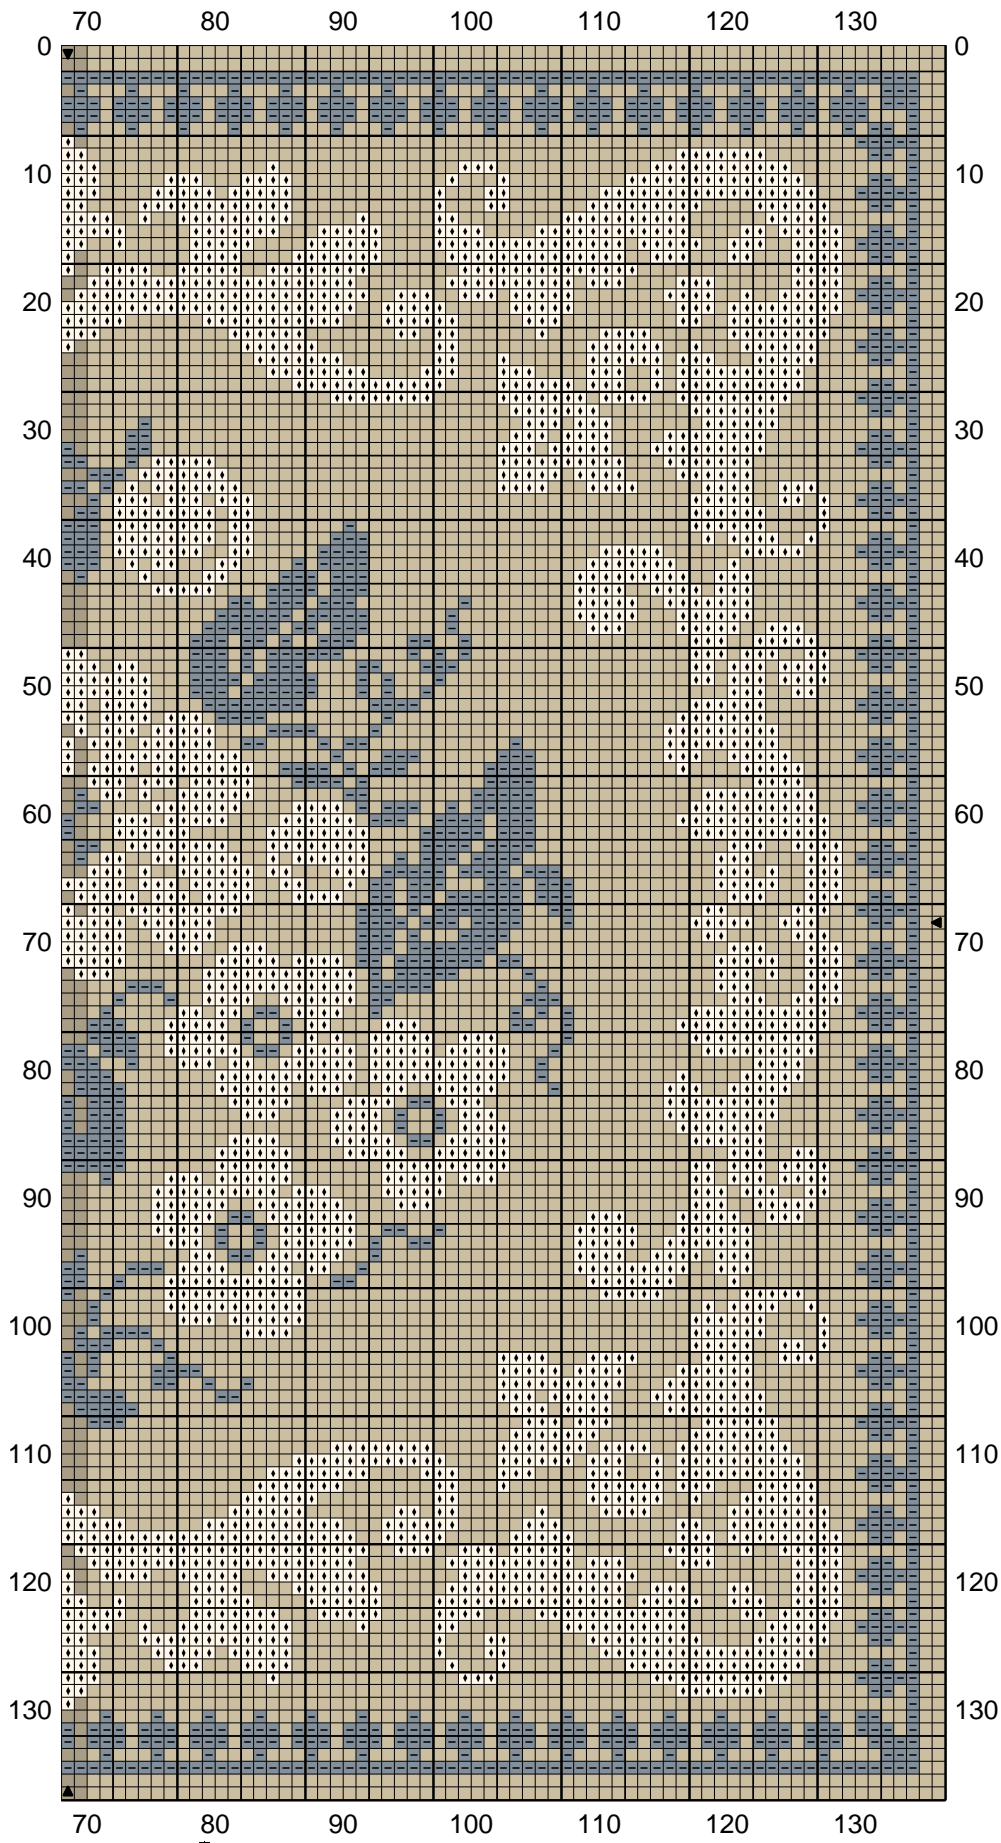

Copyright © <http://www.mamiloucreations.com/>

Copyright © <http://www.mamiloucreations.com/>

		DMC			
	Cream	712	19 m	2.31 8m Skeins	
	Seagull blue	932	10 m	1.23 8m Skeins	

Design By: Chantal ou Mamilou