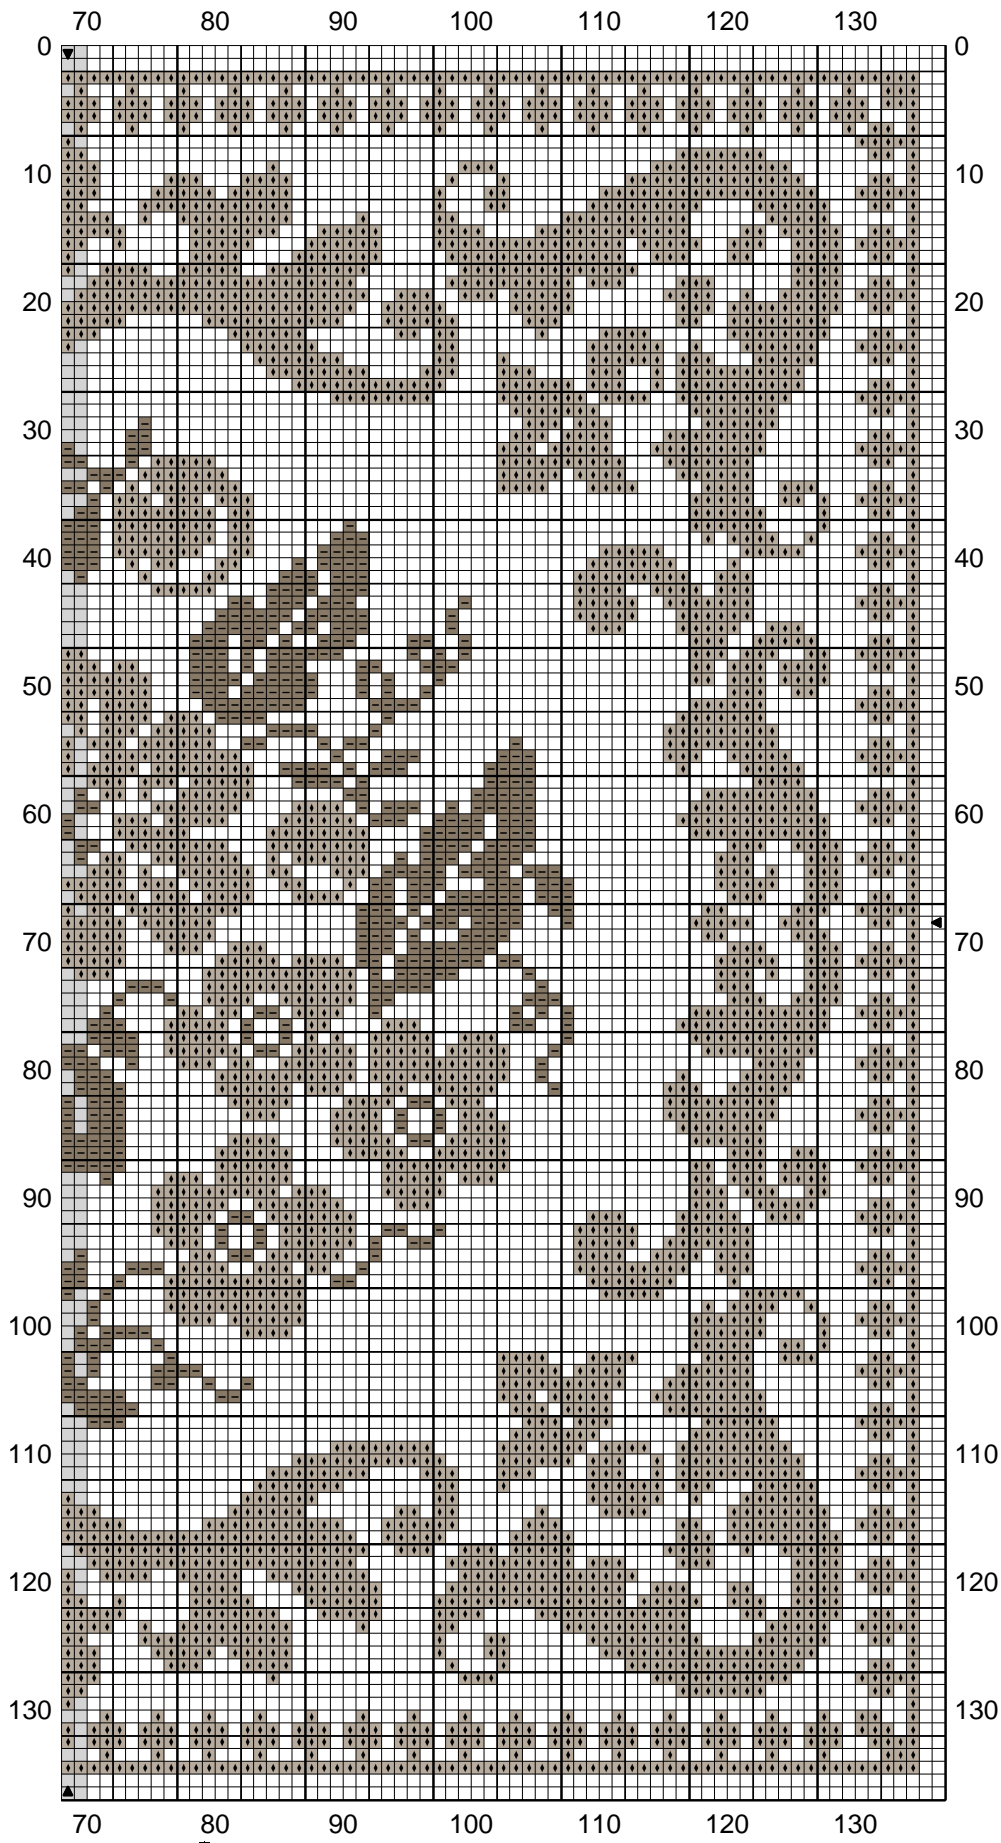

Copyright © <http://www.mamiloucreations.com/>

Copyright © <http://www.mamiloucreations.com/>

		DMC		
	Light green grey	644	24 m	2.99 8m Skeins
	Green grey	640	5 m	0.55 8m Skeins

Design By: Chantal ou Mamilou