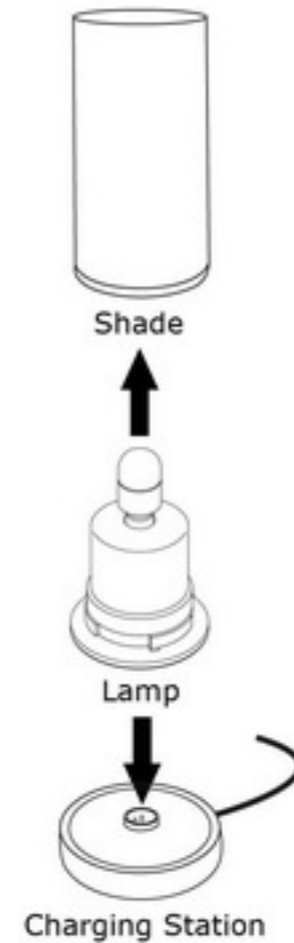

5

*Photophore  
Rechargeable Candle*

*Rechargeable wireless  
table lamp  
Prestige*

Loading trolley

Loading tray (6 lamps)

CE FC RoHS

1 YEAR WARRANTY CE

*The Art of the table  
Premium Collection  
Lamp wireless  
rechargeable*