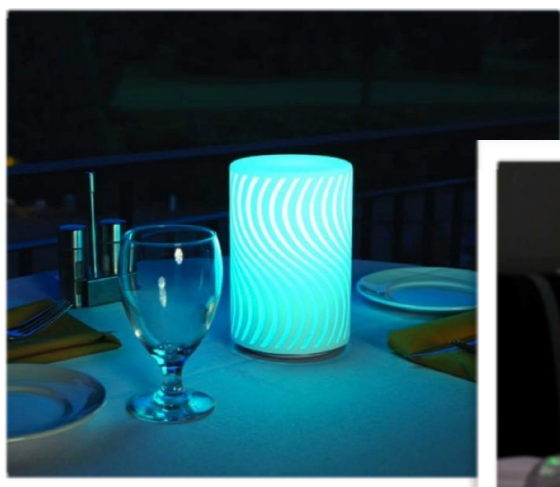

*Indoor*

*Outdoor*

*CORDLESS RECHARGEABLE  
DESIGN TABLE LAMPS*

*The Art of entertaining*

*French touch quality made*

*Rechargeable wireless  
table lamp with lamp shades*

*Make up  
your lamp*

*Make up  
your lamp*

5

*Photophore  
Rechargeable Candle*

*Rechargeable wireless  
table lamp  
Prestige*

Loading trolley

Loading tray (6 lamps)

CE FC RoHS

1 YEAR WARRANTY CE

*The Art of the table  
Premium Collection  
Lamp wireless  
rechargeable*

eco-friendly

rechargeable

shock resistant

unlimited colour

warm white

up to 15h

**Multicharger and charging tray included**  
Sold by 6 only

CE FC RoHS