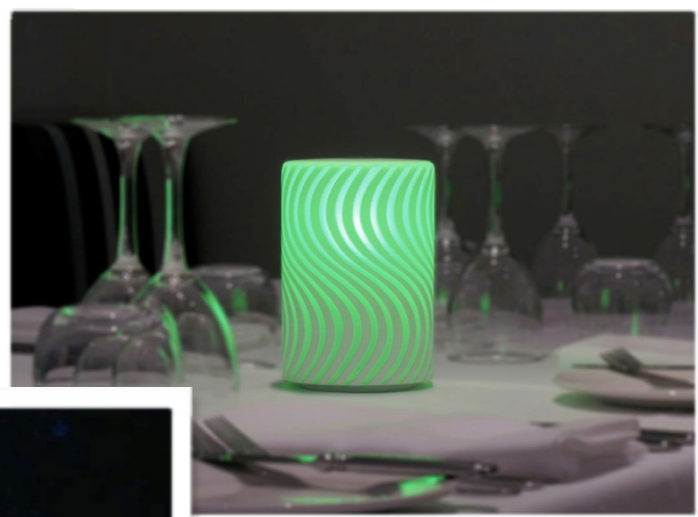

*Indoor*

*Outdoor*

*CORDLESS RECHARGEABLE  
DESIGN TABLE LAMPS*

*The Art of entertaining*

*French touch quality made*

*Rechargeable wireless  
table lamp with lamp shades*

*Make up  
your lamp*

*Make up  
your lamp*

5

*Photophore  
Rechargeable Candle*

*Rechargeable wireless  
table lamp  
Prestige*

Loading trolley

Loading tray (6 lamps)

CE FC RoHS

1 YEAR WARRANTY CE

*The Art of the table  
Premium Collection  
Lamp wireless  
rechargeable*

eco-friendly

rechargeable

shock resistant

unlimited colour

warm white

up to 15h

**Multicharger and charging tray included**  
Sold by 6 only

CE FC RoHS