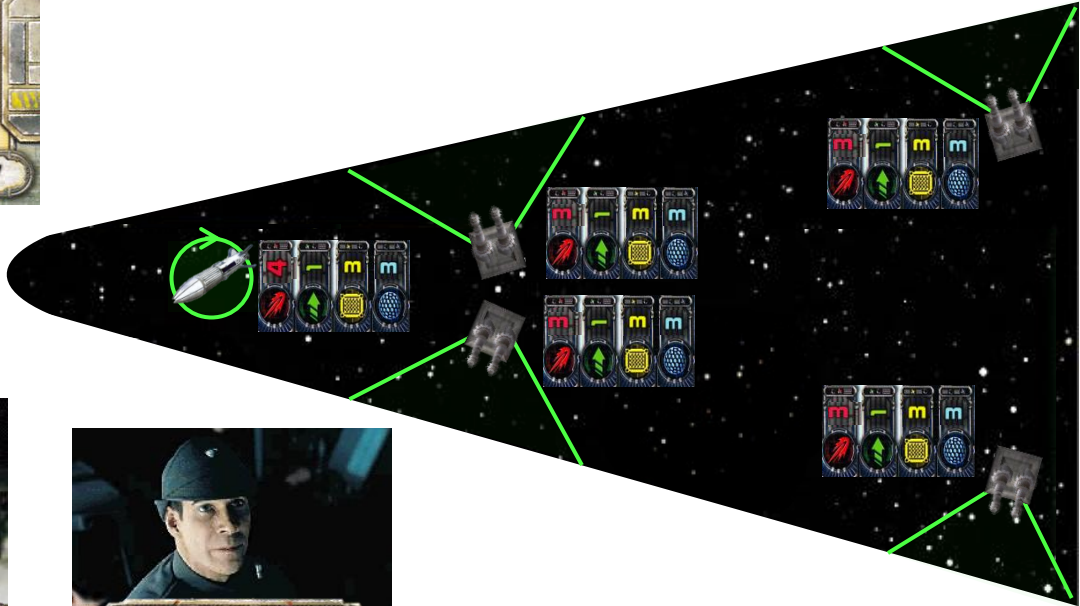

PROTON TORPEDO LAUNCHER

200

HANGAR  
BAY

BRIDGE

CLASS II  
THE AVENGER

KEY STARSHIP IN THE SUBJUGATION OF OUTER RIM WORLDS. PART OF DEATH SQUADRON UNDER THE COMMAND OF CAPTAIN NEEDA.

BRIDGE

SHIELD GENERATOR  
L